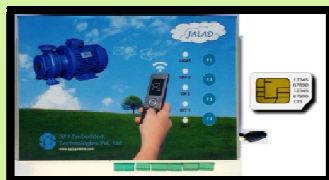

INBUILT MOBILE

JALAD
Model-W1
One Motor

JALAD
Model-W2
One motor and One Lamp

JALAD
Model-W3
Two Motor and One Lamp