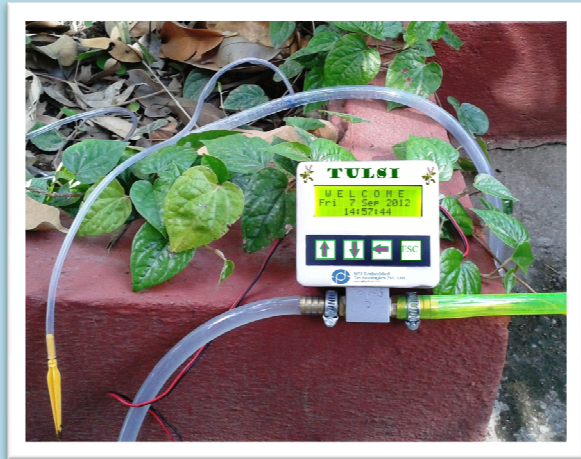

TULSI

Automated Plant / Garden
Watering Solutions

Helps you to water plants and
trees to make the world greener!

When you away from home and
you

Want to water your plants
An Easy Solution!

TULSI

Automated Plant/ Garden
Watering
Solution

SPJ Embedded
Technologies Pvt. Ltd.
www.spjsystems.com

Sr. No.124/12 A, Mulik Baug, 2nd Floor,
Opp. Swapnapurti Hall Off Paud Road,
Nr. MIT Engg. College, Kothrud, Pune 38.
Ph. : 8149000513